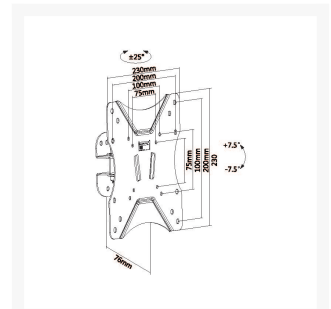

# 650402 23"-42" Pivoting TV Wall Mount Bracket

## Short Description

1. Max. Load Capacity: 25Kg
2. Max. VESA: 200x200
3. Adjustment knob enables a full range of tilt/swivel action
4. VESA standards compliant

## Additional Information

Approval and compliance	RoHS
Compatible display size	23"-42"
Load capacity (kg)	25kg
Mount	Wall mount
Pan range	+25° ~ -25°
Number of supported display	1
Tilt range	+7.5° ~ -7.5°
VESA compatible	75x75, 100x100, 200x100, 200x200
Product weight (kg)	0,95
Product breadth (mm)	230
Product depth (mm)	76
Product height (mm)	230
Color	Black
EAN	4015867198896
Model number	650402
Package contents	650402, Manual, screws.