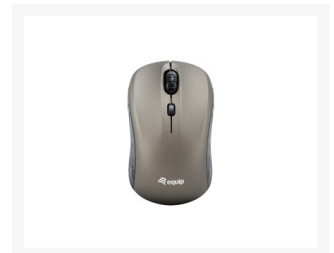

245109 Min Optical Wireless Mouse

Product Images

Short Description

1. 2.4Ghz nano technology for low interference
2. DPI switch (800/1200/1600)
3. Equipped with a nano receiver

Description

This Equip mini optical wireless mouse uses the 2.4GHz frequency which avoids interference with other wireless devices. The nano USB receiver can be stored in the bottom of the mouse or just leave it in the USB port of your notebook/netbook. This mouse also has a DPI switch to change between 800, 1200 and 1600 DPI.

Additional Information

Approval and compliance	CE, ROHS
Battery capacity (mAh)	2400mAh
Battery capacity (Wh)	2400mAh
Battery voltage	1.5V
Connector	USB type A male
Mouse type	Optical
USB version	2.0
Product weight (kg)	0,055
Product breadth (mm)	58
Product depth (mm)	38
Product height (mm)	100
Color	Grey
EAN	4015867223833
Model number	245109
Package contents	Manual, 245109, battery