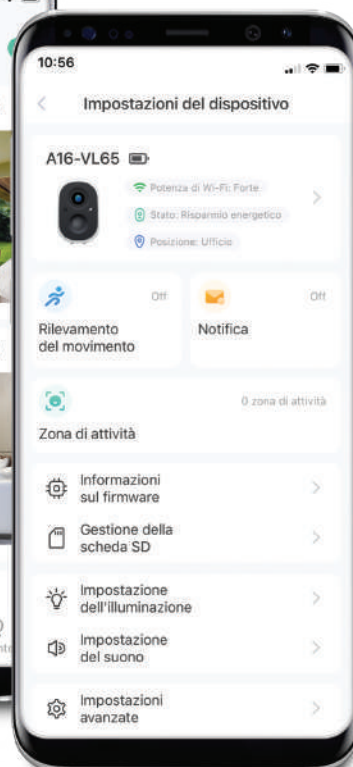

**VOLTA PRO** si installa facilmente in pochi istanti con l'APP gratuita e la voce guida in italiano; l'APP permette la configurazione, la gestione e la visualizzazione delle immagini e dei video provenienti dalla telecamera stessa.

**VOLTA PRO** consente inoltre di gestire fino a 16 telecamere contemporaneamente, oltre che di scaricare sullo smartphone i video registrati dalla telecamera (sia da Cloud, dove sono mantenuti per 7 giorni, che dalla scheda SD) o di registrare video in diretta.

## TECHNICAL SPECIFICATIONS

Image Sensor	1/2.9" color CMOS
Lens	M12, f: 3.3mm, F2.0, 2-megapixel
Visual angle	120° (field of view)
Minimum Illumination	0.01 Lux
Video Compressing	H.264/H.265
Image Frame Rate	15 fps
Maximum Resolution	1920 x 1080P
IR LED	IR-CUT double optical filter automatic switching, and 8 infrared lights (850nm wavelength)
Irradiation distance	5 meter
Audio	Two-way voice intercom available (built-in Microphone and speaker)
Wireless Network	2.4GHz Wi-Fi (IEEE802.11b/g/n) built-in antenna
Protocols Supported	TCP/IP, UDP/IP, DHCP, RTMP, MUDP
IP Address Supported	Dynamic IP address supported
Features	- Human contour detection - Activity zone - Intelligent push - Pet snapshot - Package inspection
Alarm Methods	Alarm push by mobile APP and alarm sound
Wake-up Method	PIR body induction wake-up and remote positive wake-up
Recording Method	Alarm triggered recording and manual recording
Video Storage	Cloud storage (for 2 years, 7 days up to 1 GB) local Micro SD card and mobile phone memory
LED Indicator	RGB tri-color lamp indicating the status of power, network signal, functionality
Battery Type	Rechargeable Li-Ion Battery (2 x INR18650-2600A)
Battery Capacity	3,7V / 5,2Ah (19,24Wh)
Charging time	~ 300 minutes (with 1,0A)
Charging Voltage	5,0VDC ± 5% / 1,0A (Micro USB interface)
Waterproof	IP65
Slot Card	1 Micro SD card (up to 128GB) not included
Size (LxWxH)	67x58x89 mm (without bracket)